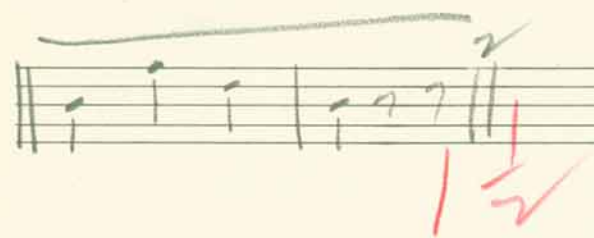

Bass
John

DREAMY OKLAHOMA MOON